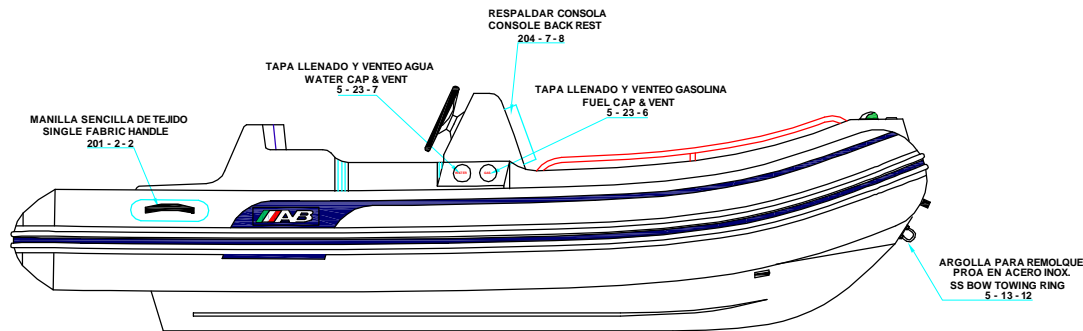

PLANT VIEW  
VISTA SUPERIOR

AFT VIEW  
VISTA TRASERA

LONGITUDINAL PROFILE  
VISTA LATERAL

FORE VIEW  
VISTA FRONTAL

NOTA: FAVOR INDICAR COLOR DEL BOTE AL ORDENAR / NOTE: MUST INDICATE BOAT COLOR WHEN ORDERING