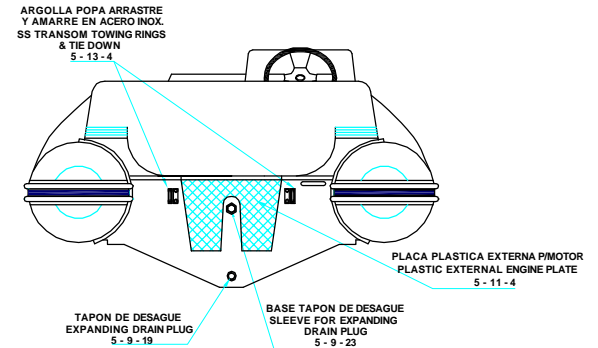

PLANT VIEW  
VISTA SUPERIOR

AFT VIEW  
VISTA TRASERA

LONGITUDINAL PROFILE  
VISTA LATERAL

FORE VIEW  
VISTA FRONTAL

NOTA: FAVOR INDICAR COLOR DEL BOTE AL ORDENAR / NOTE: MUST INDICATE BOAT COLOR WHEN ORDERING