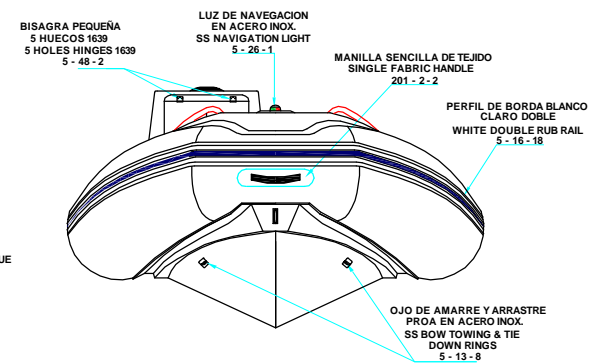

PLANT VIEW  
VISTA SUPERIOR

AFT VIEW  
VISTA TRASERA

LONGITUDINAL PROFILE  
VISTA LATERAL

FORE VIEW  
VISTA FRONTAL

NOTA: FAVOR INDICAR COLOR DEL BOTE AL ORDENAR / NOTE: MUST INDICATE BOAT COLOR WHEN ORDERING